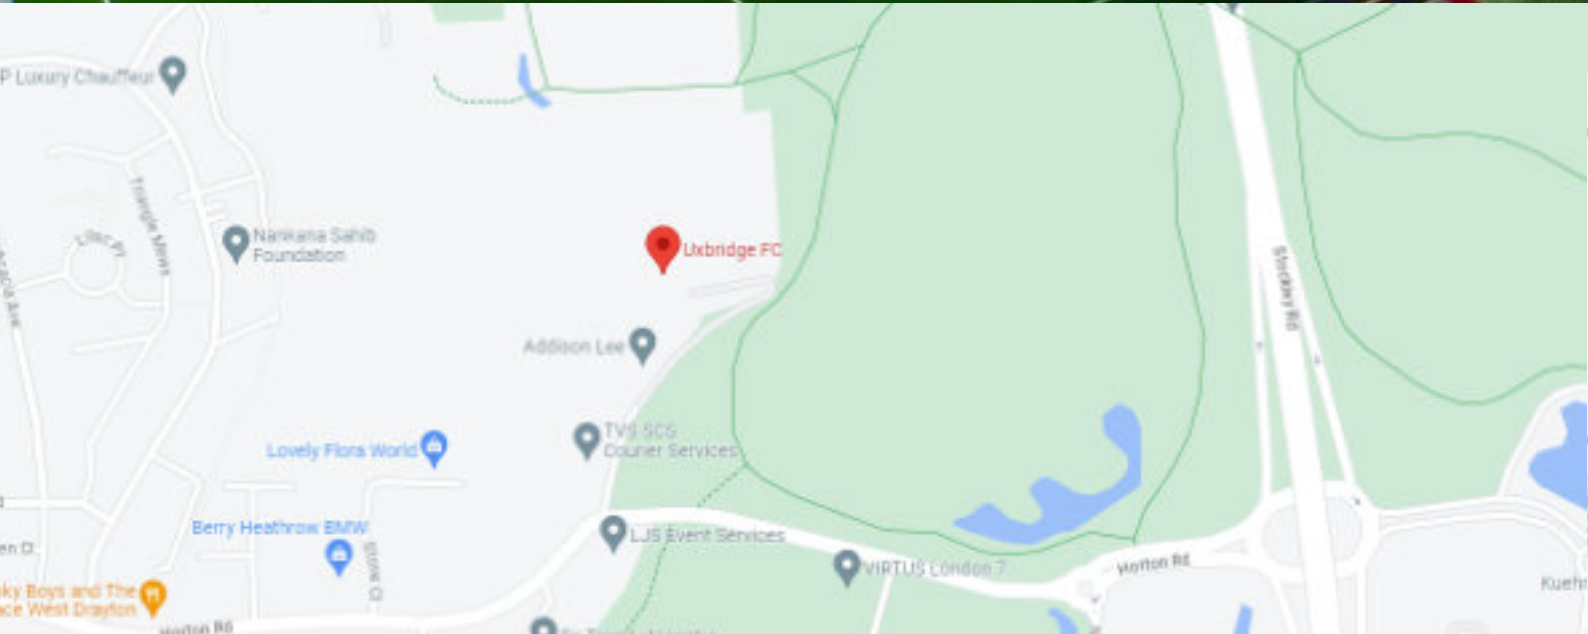

## How To Get There

Address: Honeycroft, Horton Road, West Drayton, UB7 8HX

Nearest Train Station: West Drayton

Google Map Link: [Click Here](#)